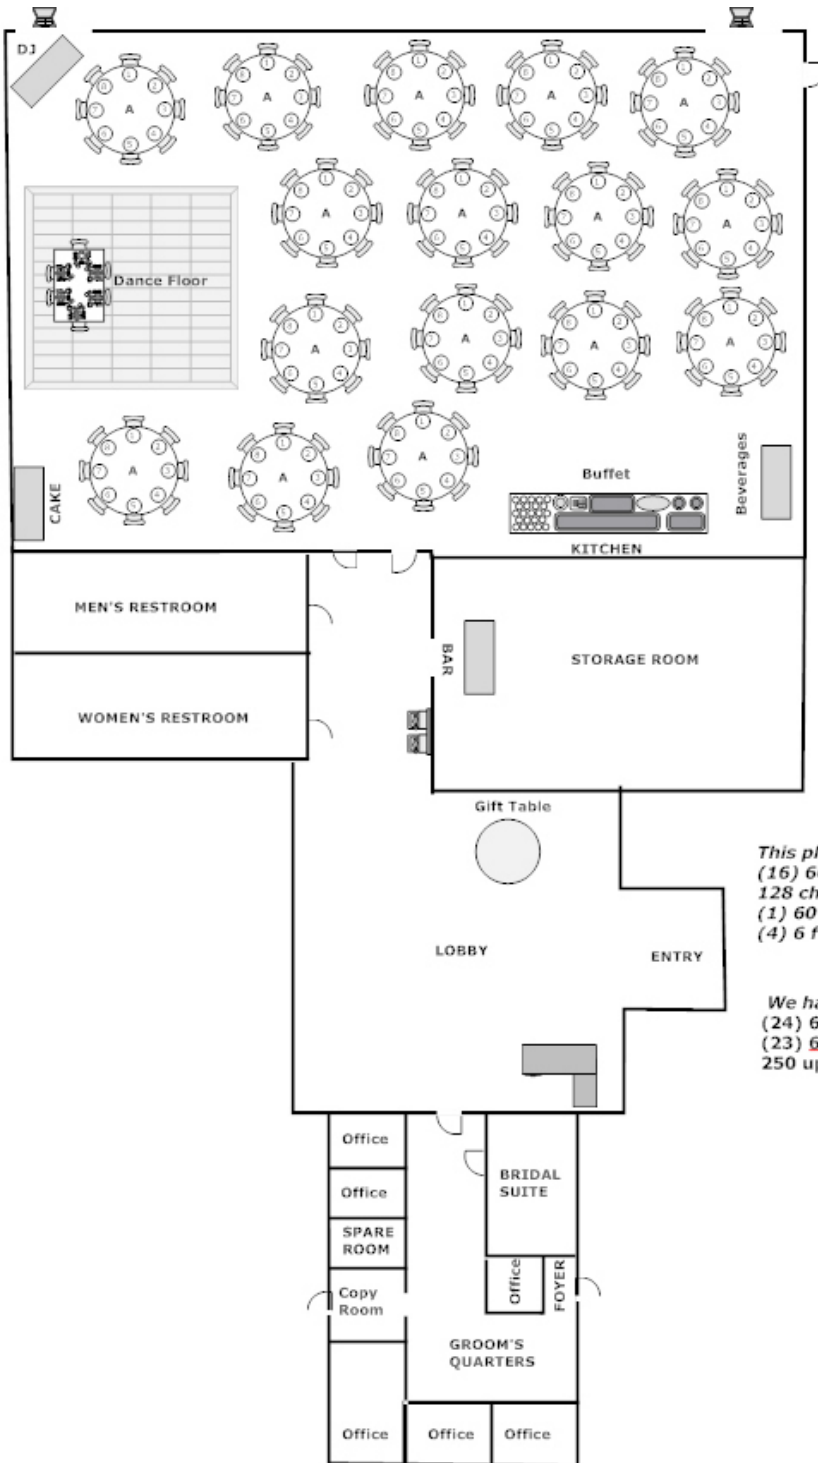

Floor Plan for 128 Guests

This plan includes:
 (16) 60" round tables
 128 chairs for the round tables
 (1) 60" round table for gifts
 (4) 6 ft rectangular tables for food & beverages

We have:
 (24) 60" round tables
 (23) 6ft rectangular tables
 250 upholstered chairs